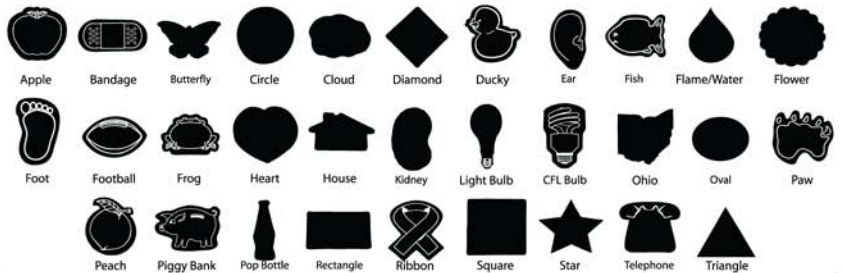

(16 Square inch) Stock Shapes

Standard size for Shammy Coasters

Stock graphics added to your art... FREE!

ITEM # - DESCRIPTION	3ABC	300	500	1,000	2,500	5,000	SHIP WEIGHT
FF2 - Shammy Detailing Towel (7" x 8½")	.89	.84	.79	.70	.62	11 lbs./300	
FGT - Shammy Golf Towel (4" x 9.25")	.78	.74	.70	.60	.50	10 lbs./500	
Shammy Coasters Standard Size Shapes (16 Sq In Shapes)	.40	.35	.32	.26	.23	4 lbs./500	

Bulk Packaged. Set up charge - $30.00(G) per imprint color. For a second color (min 500 pcs.), or second side imprint, add .14(G) per piece plus the applicable set up charge.